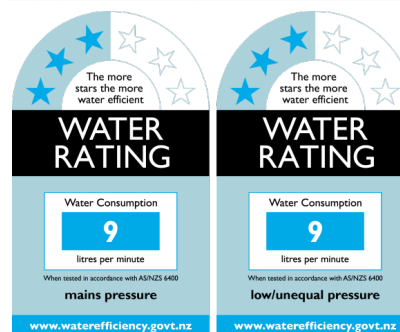

### Production information

Code:	9202 CH
Tap Pressure:	All pressures
WELS rating:	3 Star
Warranty:	5 years
Tap swivel spout:	360°
Cartridge:	Ceramic-Disc Cartridge
Assembled:	New Zealand
Material:	Stainless steel, Chrome

### WELS rating