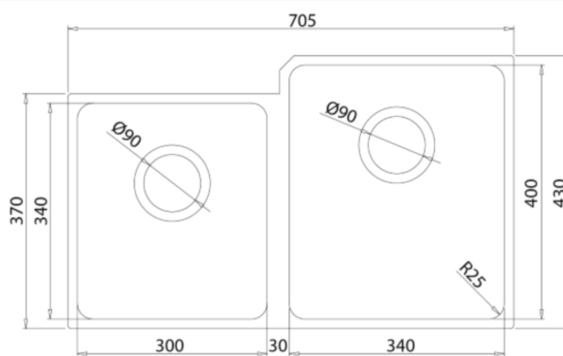

### Product Overview

Overall sink size:	705mm x 430mm
Bowl dimension:	300mm x 340mm, 340mm x 400mm
Bowl depth:	120mm
Bowl radius:	25mm
Reversible:	No
Cut out size:	679mm x 404mm
Min cabinet size:	750mm
Installation:	Overmount, Undermount, Welded
Material:	Stainless Steel
Material Grade:	18/10.304 Stainless Steel

### Installation measurements

### Production information

Code:	9202 CH
Tap Pressure:	All pressures
WELS rating:	3 Star
Warranty:	5 years
Tap swivel spout:	360°
Cartridge:	Ceramic-Disc Cartridge
Assembled:	New Zealand
Material:	Stainless steel, Chrome