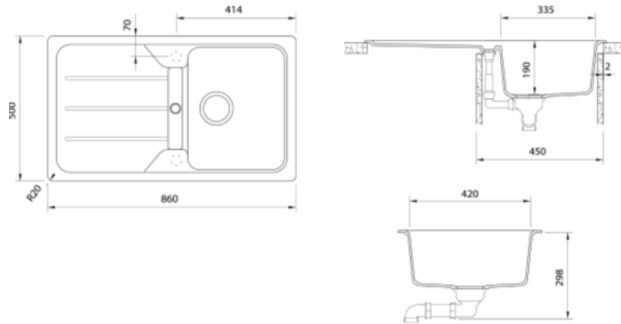

Kaikoura 860-10, Alpina

Code 9737 WH

Product Overview

Overall sink size:	860mm x 500mm
Bowl dimension:	335mm x 420mm
Bowl radius:	10mm
Reversible:	Yes
Cut out size:	840mm x 480mm
Min cabinet size:	450mm
Installation:	Overmount, Undermount
Material:	Quartz

Installation measurements

Pike

Tap Match

Production information

Code:	9220 WH
Tap Pressure:	Mains Pressure
WELS rating:	3 Star
Warranty:	5 years
Tap swivel spout:	360°
Cartridge:	Ceramic-Disc Cartridge
Assembled:	Italy
Material:	