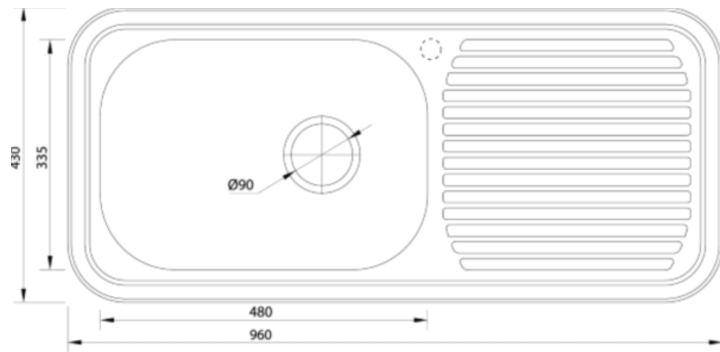

Caprice 960-10, Satin

Code 9500 SA

Product Overview

| | |
|--------------------|---------------------------|
| Overall sink size: | 960mm x 430mm |
| Bowl dimension: | 480mm x 335mm |
| Reversible: | Yes |
| Cut out size: | 930mm x 400mm |
| Min cabinet size: | 550mm |
| Installation: | Overmount, Undermount |
| Material: | Stainless Steel |
| Material Grade: | 18/10.304 Stainless Steel |

Installation measurements

Tap Match

Bealey

Production information

| | |
|-------------------|------------------------|
| Code: | 9196 CH |
| Tap Pressure: | All pressures |
| WELS rating: | 3 Star |
| Warranty: | 5 years |
| Tap swivel spout: | 360° |
| Cartridge: | Ceramic-Disc Cartridge |
| Assembled: | New Zealand |
| Material: | |