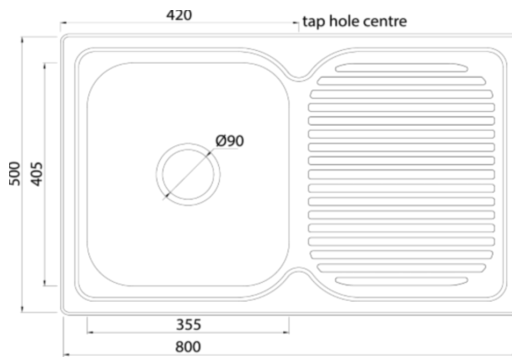

Pero 800-10, Satin

Code 9419 SA

Product Overview

Overall sink size:	810mm x 500mm
Bowl dimension:	355mm x 405mm
Reversible:	Yes
Cut out size:	780mm x 480mm
Min cabinet size:	450mm
Installation:	Overmount, Undermount
Material:	Stainless Steel
Material Grade:	18/10.304 Stainless Steel

Installation measurements

Bealey

Tap Match

Production information

Code:	9196 CH
Tap Pressure:	All pressures
WELS rating:	3 Star
Warranty:	5 years
Tap swivel spout:	360°
Cartridge:	Ceramic-Disc Cartridge
Assembled:	New Zealand
Material:	