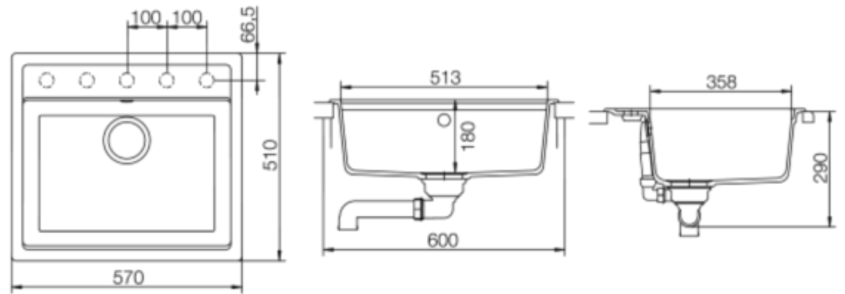

### Product Overview

Overall sink size:	570mm x 510mm
Bowl dimension:	513mm x 358mm
Bowl radius:	10mm
Reversible:	No
Cut out size:	550mm x 490mm
Min cabinet size:	600mm
Installation:	Overmount, Undermount
Material:	Quartz

### Installation measurements

### Production information

Code:	9220 WH
Tap Pressure:	Mains Pressure
WELS rating:	3 Star
Warranty:	5 years
Tap swivel spout:	360°
Cartridge:	Ceramic-Disc Cartridge
Assembled:	Italy
Material:	