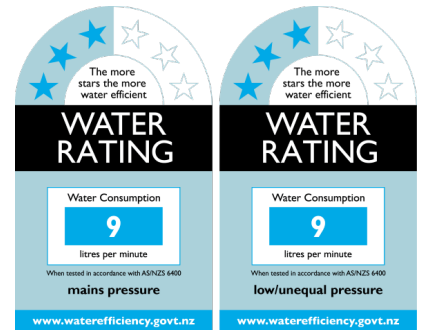

WELS rating