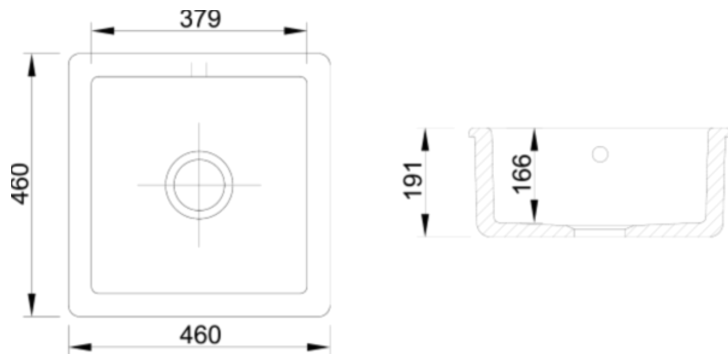

Shaws Classic Square 460-10

Code 9323 WH

Product Overview

Overall sink size:	460mm x 460mm
Bowl dimension:	379mm x 379mm
Reversible:	Yes
Min cabinet size:	500mm
Installation:	Undermount
Material:	Ceramic

Installation measurements

Tap Match

Perino

Production information

Code:	9122 CH
Tap Pressure:	Mains Pressure
WELS rating:	4 Star
Warranty:	5 years
Tap swivel spout:	360°
Cartridge:	Ceramic-Disc Cartridge
Assembled:	New Zealand
Material:	