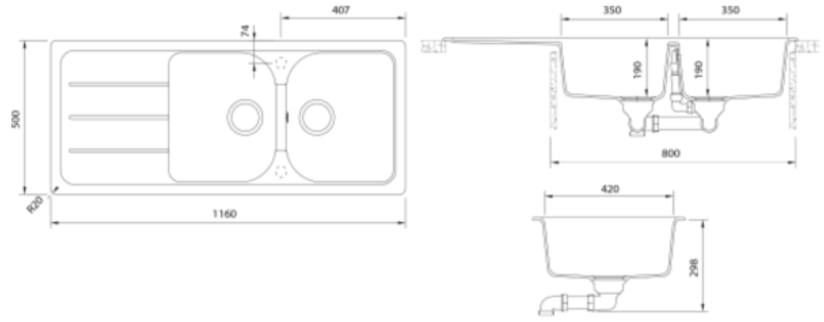

Kaikoura 1160-20, Onyx

Code 9744 BL

Product Overview

Overall sink size:	1160mm x 500mm
Bowl dimension:	350mm x 420mm, 350mm x 420mm
Bowl depth:	190mm
Bowl radius:	10mm
Reversible:	Yes
Cut out size:	1140mm x 480mm
Min cabinet size:	800mm
Installation:	Overmount, Undermount
Material:	Quartz

Installation measurements

Pike

Tap Match

Production information

Code:	9221 BL
Tap Pressure:	Mains Pressure
WELS rating:	3 Star
Warranty:	5 years
Tap swivel spout:	360°
Cartridge:	Ceramic-Disc Cartridge
Assembled:	Italy
Material:	