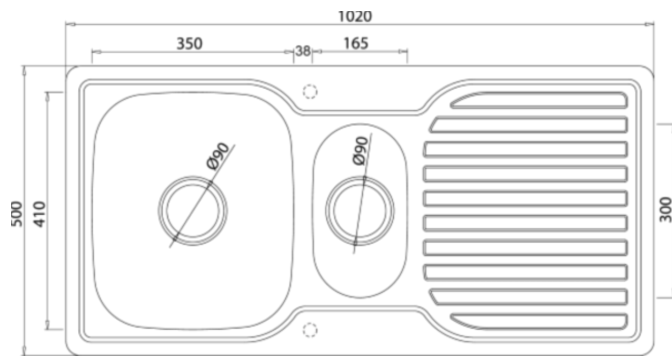

## Product Overview

Overall sink size:	1020mm x 500mm
Bowl dimension:	350mm x 410mm, 165mm x 300mm
Bowl depth:	130mm
Reversible:	Yes
Cut out size:	988mm x 468mm
Min cabinet size:	600mm
Installation:	Overmount, Undermount
Material:	Stainless Steel
Material Grade:	18/10.304 Stainless Steel

## Installation measurements

## Production information

Code:	9202 CH
Tap Pressure:	All pressures
WELS rating:	3 Star
Warranty:	5 years
Tap swivel spout:	360°
Cartridge:	Ceramic-Disc Cartridge
Assembled:	New Zealand
Material:	Stainless steel, Chrome