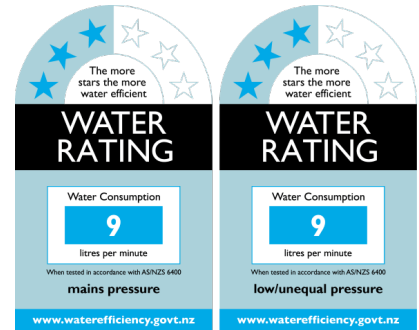

WELS rating