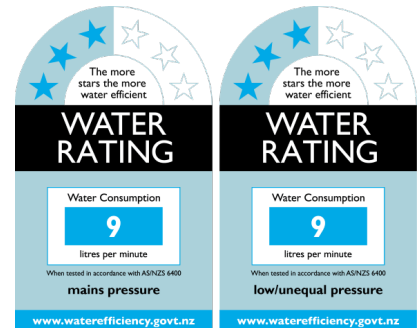

WELS rating