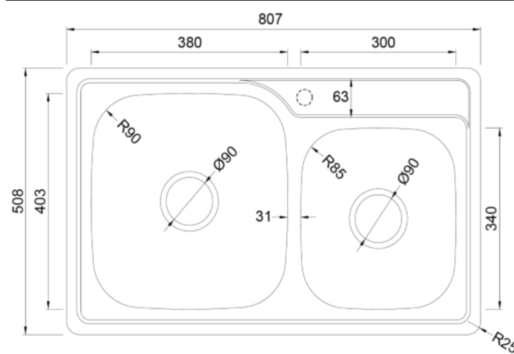

### Product Overview

Overall sink size:	807mm x 508mm
Bowl dimension:	380mm x 403mm, 300mm x 340mm
Bowl depth:	160mm
Reversible:	No
Cut out size:	777mm x 478mm
Min cabinet size:	750mm
Installation:	Overmount, Undermount
Material:	Stainless Steel
Material Grade:	18/10.304 Stainless Steel

### Installation measurements

Tap Match

### Production information

Code:	9202 CH
Tap Pressure:	All pressures
WELS rating:	3 Star
Warranty:	5 years
Tap swivel spout:	360°
Cartridge:	Ceramic-Disc Cartridge
Assembled:	New Zealand
Material:	Stainless steel, Chrome