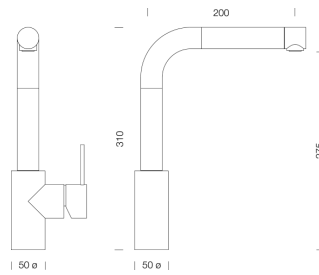

Pike Sink Mixer, Alpina

Code 9220 WH

Product Overview

Code:	9220 WH
Tap Pressure:	Mains Pressure
WELS rating:	3 Star
Warranty:	5 years
Tap swivel spout:	360°
Cartridge:	Ceramic-Disc Cartridge
Assembled:	Italy

Installation measurements

WELS rating