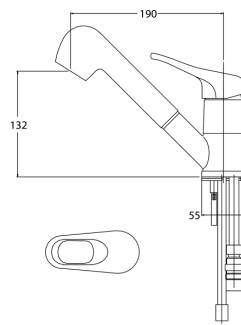

Misty AP Sink Mixer w Pull Out Spray

Code 9205 CH

Product Overview

Code:	9205 CH
Tap Pressure:	All pressures
WELS rating:	5 Star
Warranty:	5 years
Tap swivel spout:	45°
Cartridge:	Ceramic-Disc Cartridge
Assembled:	New Zealand

Installation measurements

WELS rating