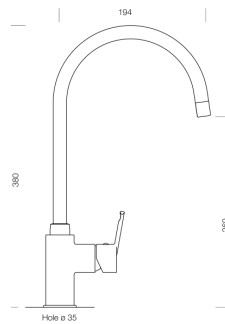

Glacier Sink Mixer, Nero

Code 9234 BL

Product Overview

Code:	9234 BL
Tap Pressure:	Mains Pressure
WELS rating:	1 Star
Warranty:	5 years
Tap swivel spout:	360°
Cartridge:	Ceramic-Disc Cartridge
Assembled:	Italy

Installation measurements

WELS rating