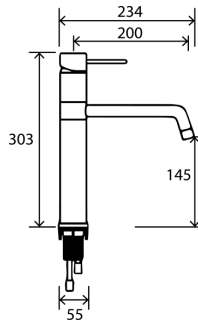

## Product Overview

Code:	9202 CH
Tap Pressure:	All pressures
WELS rating:	3 Star
Warranty:	5 years
Tap swivel spout:	360°
Cartridge:	Ceramic-Disc Cartridge
Assembled:	New Zealand
Material:	Stainless steel, Chrome

## Installation measurements