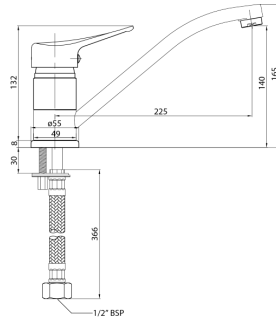

Bealey AP Sink Mixer, Chrome

Code 9196 CH

Product Overview

Code:	9196 CH
Tap Pressure:	All pressures
WELS rating:	3 Star
Warranty:	5 years
Tap swivel spout:	360°
Cartridge:	Ceramic-Disc Cartridge
Assembled:	New Zealand
Material:	

Installation measurements

WELS rating