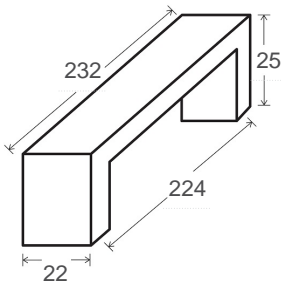

## Panama, 224mm, Brushed Nickel

Code 6283 BN

### Product Overview

Code:	6283 BN
Handle Type:	D Handles
Handle Length (mm):	232
Handle Width (mm):	22
Handle Projection (mm):	25
Handle Hole Centre(mm):	224

Handle Finish:	Brushed Nickel
Material:	Aluminium