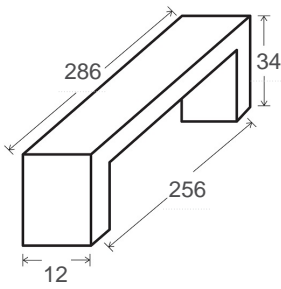

Candello, 256mm, Brushed Nickel

Code 3682 BN

Product Overview

| | |
|-------------------------|-----------|
| Code: | 3682 BN |
| Handle Type: | D Handles |
| Handle Length (mm): | 286 |
| Handle Width (mm): | 12 |
| Handle Projection (mm): | 34 |
| Handle Hole Centre(mm): | 256 |