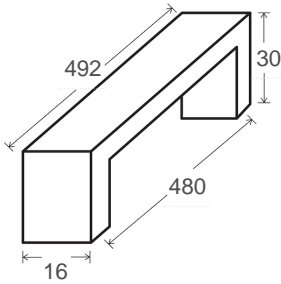

## Manor, 480mm, Satin Chrome

Code 1193 AL

### Product Overview

Code:	1193 AL
Handle Type:	D Handles
Handle Length (mm):	492
Handle Width (mm):	16
Handle Projection (mm):	30
Handle Hole Centre(mm):	480

Handle Finish:	Satin Chrome
Material:	Aluminium