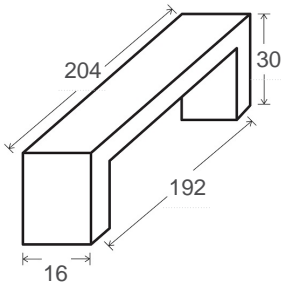

Manor, 192mm, Satin Chrome

Code 1190 AL

Product Overview

Code:	1190 AL
Handle Type:	D Handles
Handle Length (mm):	204
Handle Width (mm):	16
Handle Projection (mm):	30
Handle Hole Centre(mm):	192

Handle Finish:	Satin Chrome
Material:	Aluminium