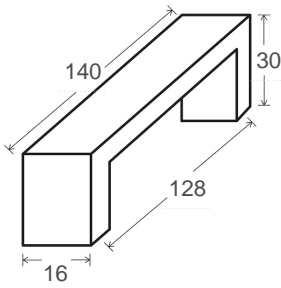

Product overview

Manor, 128mm, Satin Chrome

Code 1188 AL

Product Overview

Code:	1188 AL
Handle Type:	D Handles
Handle Length (mm):	140
Handle Width (mm):	16
Handle Projection (mm):	30
Handle Hole Centre(mm):	128