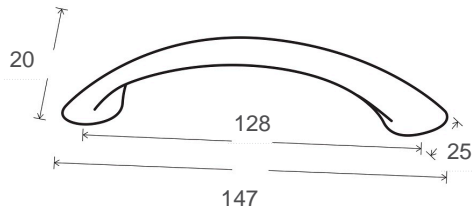

Product overview

Pescara, 128mm, Black Chrome

Code 1026 BL

Product Overview

Code:	1026 BL
Handle Type:	Bow Handles
Handle Length (mm):	147
Handle Width (mm):	20
Handle Projection (mm):	25
Handle Hole Centre(mm):	128