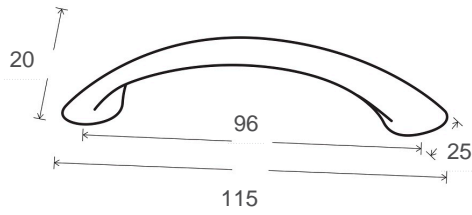

## Pescara, 96mm, Black Chrome

Code 1025 BL

### Product Overview

Code:	1025 BL
Handle Type:	Bow Handles
Handle Length (mm):	115
Handle Width (mm):	20
Handle Projection (mm):	25
Handle Hole Centre(mm):	96

Handle Finish:	Black Chrome
Material:	Zinc Alloy