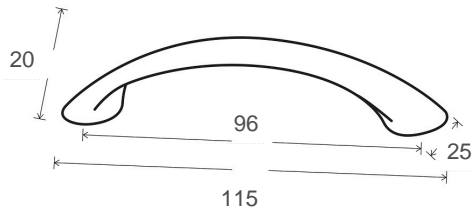

Product overview

Pescara, 96mm, Brushed Nickel

Code 1021 BN

Product Overview

Code:	1021 BN
Handle Type:	Bow Handles
Handle Length (mm):	115
Handle Width (mm):	20
Handle Projection (mm):	25
Handle Hole Centre(mm):	96