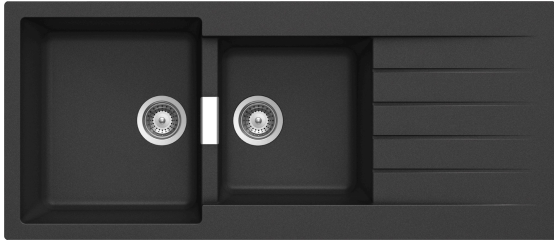

## Egmont 1160-20, Nero

Code 9295 BL

### Product Overview

Overall sink size:	1160mm x 500mm
Bowl dimension:	378mm x 430mm, 324mm x 347mm
Bowl depth:	/170mm
Bowl radius:	10mm
Reversible:	Yes
Cut out size:	1140mm x 480mm
Min cabinet size:	800mm
Installation:	Overmount, Undermount
Material:	Quartz

### Production information

Code:	9221 BL
Tap Pressure:	Mains Pressure
WELS rating:	3 Star
Warranty:	5 years
Tap swivel spout:	360°
Cartridge:	Ceramic-Disc Cartridge
Assembled:	Italy
Material:	