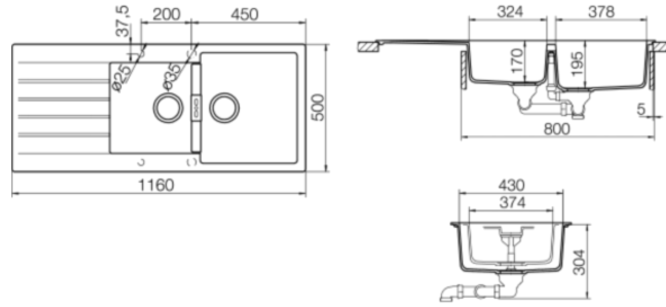

Egmont 1160-20, Alpina

Code 9294 WH

Product Overview

Overall sink size:	1160mm x 500mm
Bowl dimension:	378mm x 430mm, 324mm x 347mm
Bowl depth:	170mm
Bowl radius:	10mm
Reversible:	Yes
Cut out size:	1140mm x 480mm
Min cabinet size:	800mm
Installation:	Overmount, Undermount
Material:	Quartz

Installation measurements

Pike

Tap Match

Production information

Code:	9220 WH
Tap Pressure:	Mains Pressure
WELS rating:	3 Star
Warranty:	5 years
Tap swivel spout:	360°
Cartridge:	Ceramic-Disc Cartridge
Assembled:	Italy
Material:	