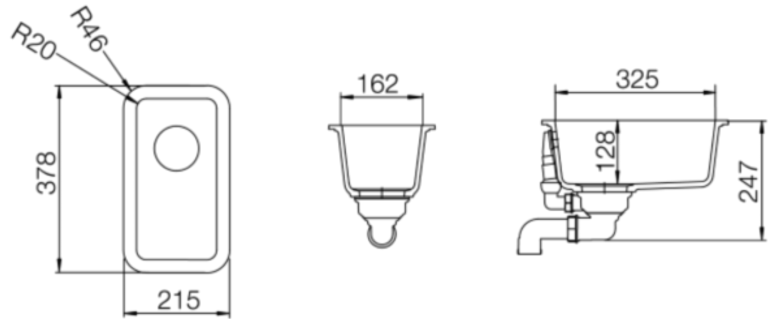

### Product Overview

Overall sink size:	378mm x 215mm
Bowl dimension:	325mm x 162mm
Bowl radius:	20mm
Reversible:	No
Cut out size:	325mm x 162mm
Min cabinet size:	300mm
Installation:	Overmount, Undermount
Material:	Quartz

### Installation measurements

Tap Match

### Production information

Code:	9235 CH
Tap Pressure:	Mains Pressure
WELS rating:	null Star
Warranty:	1 years
Tap swivel spout:	0°
Cartridge:	Water filter
Assembled:	New Zealand
Material:	