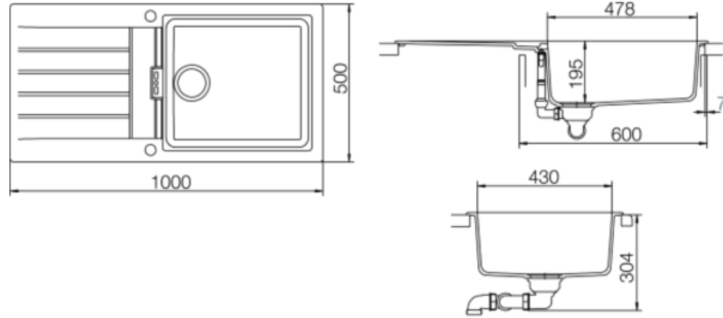

Egmont 1000-10, Nero

Code 9393 BL

Product Overview

Overall sink size:	1000mm x 500mm
Bowl dimension:	478mm x 430mm
Bowl radius:	10mm
Reversible:	Yes
Cut out size:	980mm x 480mm
Min cabinet size:	600mm
Installation:	Overmount, Undermount
Material:	Quartz

Installation measurements

Pike

Tap Match

Production information

Code:	9221 BL
Tap Pressure:	Mains Pressure
WELS rating:	3 Star
Warranty:	5 years
Tap swivel spout:	360°
Cartridge:	Ceramic-Disc Cartridge
Assembled:	Italy
Material:	