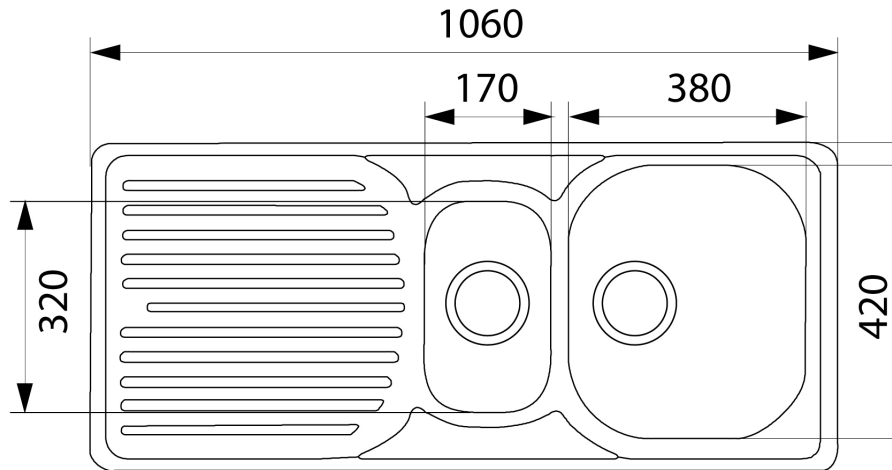

## Product Overview

Overall sink size:	1060mm x 500mm	
Bowl dimension:	380mm x 420mm, 170mm x 320mm	
Bowl depth:	/130mm	
Bowl radius:	115mm	
Reversible:	Yes	
Cut out size:	1045mm x 485mm	
Min cabinet size:	650mm	
Installation:	Flushmount, Undermount	Overmount,
Material:	Stainless Steel	

## Installation measurements