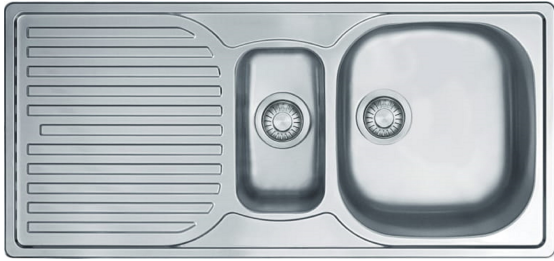

# Franke Pacifica PFX 651REV

Code 20.7465.SA

## Product Overview

Overall sink size:	1060mm x 500mm	
Bowl dimension:	380mm x 420mm, 170mm x 320mm	
Bowl depth:	/130mm	
Bowl radius:	115mm	
Reversible:	Yes	
Cut out size:	1045mm x 485mm	
Min cabinet size:	650mm	
Installation:	Flushmount, Undermount	Overmount,
Material:	Stainless Steel	