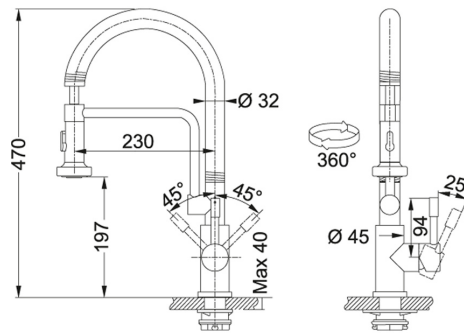

# Franke Professional Reach Pull-Out Tap Stainless Steel (TA9101)

Code 40.1893.SS

## Product Overview

Tap Pressure:	Mains Pressure
WELS rating:	4 Star
Warranty:	5 years
Tap swivel spout:	360°
Cartridge:	Ceramic-Disc Cartridge
Assembled:	Italy

## Installation measurements