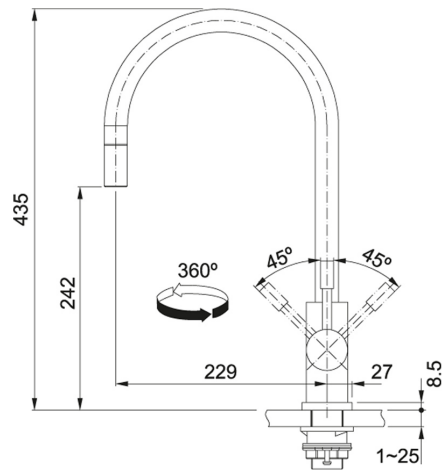

Franke Eos Pull-Out Tap Stainless Steel (TA9501)

Code 40.1892.SS

Product Overview

Tap Pressure:	Mains Pressure
WELS rating:	4 Star
Warranty:	5 years
Tap swivel spout:	360°
Cartridge:	Ceramic-Disc Cartridge
Assembled:	Italy

Installation measurements

WELS rating