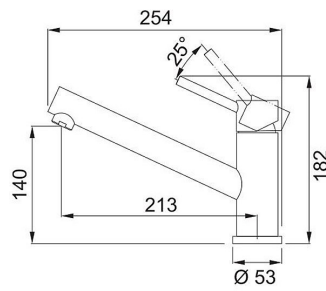

# Franke Taros Swivel Tap Stainless Steel (TA9510)

Code 40.1887.SS

## Product Overview

Tap Pressure:	Mains Pressure
WELS rating:	4 Star
Warranty:	5 years
Tap swivel spout:	360°
Cartridge:	Ceramic-Disc Cartridge
Assembled:	Italy

## Installation measurements