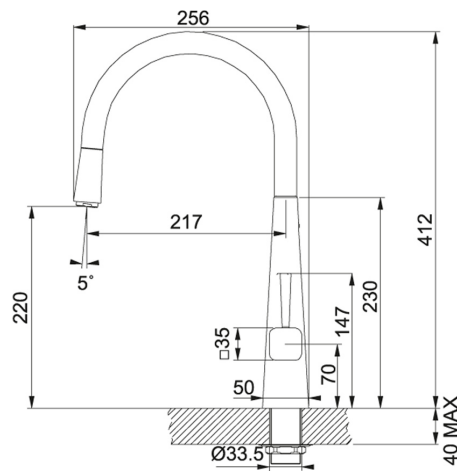

# Franke Pyra Light Pull-Out Tap Chrome (TA6841)

Code 40.1874.CH

### Product Overview

Tap Pressure:	Mains Pressure
WELS rating:	6 Star
Warranty:	5 years
Tap swivel spout:	170°
Cartridge:	Ceramic-Disc Cartridge
Assembled:	Italy

### Installation measurements