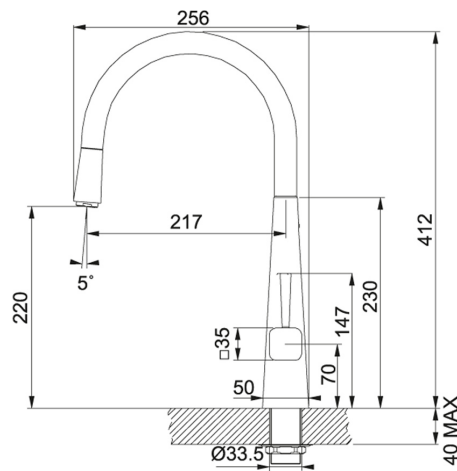

Franke Pyra Pull-Out Tap Chrome (TA6831)

Code 40.1873.CH

Product Overview

Tap Pressure:	Mains Pressure
WELS rating:	6 Star
Warranty:	5 years
Tap swivel spout:	170°
Cartridge:	Ceramic-Disc Cartridge
Assembled:	Italy

Installation measurements

WELS rating