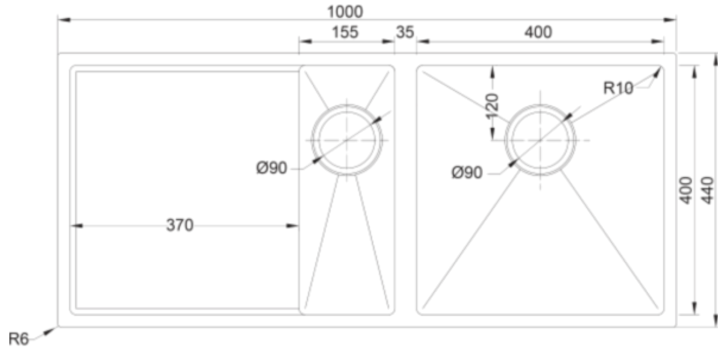

Grande Robiq 400/155-15 LH, Satin

Code 9658 SA

Product Overview

Overall sink size:	1000mm x 440mm
Bowl dimension:	155mm x 400mm, 400mm x 400mm
Bowl depth:	120mm
Bowl radius:	10mm
Reversible:	No
Cut out size:	976mm x 406mm
Min cabinet size:	700mm
Installation:	Overmount, Undermount, Welded
Material:	Stainless Steel
Material Grade:	18/10.304 Stainless Steel

Installation measurements

Okura

Tap Match

Production information

Code:	9204 CH
Tap Pressure:	Mains Pressure
WELS rating:	3 Star
Warranty:	5 years
Tap swivel spout:	360°
Cartridge:	Ceramic-Disc Cartridge
Assembled:	New Zealand
Material:	

Basket, 320 x 380, Stainless Steel

Chopping Board, 351 x 410mm

Sink Miracle 200ml

Spazio plumbing Kit Double

No Image

HH Waste Cover Badge for small O/F Robiq* Sinks (small)

Colander, Stainless Steel

Hot Mat, Stainless Steel