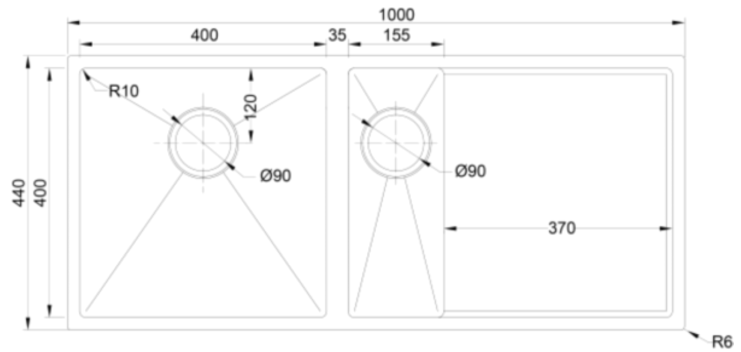

Grande Robiq 400/155-15 RH, Satin

Code 9657 SA

Product Overview

Overall sink size:	1000mm x 440mm
Bowl dimension:	400mm x 400mm, 155mm x 400mm
Bowl depth:	180mm
Bowl radius:	10mm
Reversible:	No
Cut out size:	976mm x 406mm
Min cabinet size:	700mm
Installation:	Overmount, Undermount, Welded
Material:	Stainless Steel
Material Grade:	18/10.304 Stainless Steel

Installation measurements

Okura

Production information

Code:	9204 CH
Tap Pressure:	Mains Pressure
WELS rating:	3 Star
Warranty:	5 years
Tap swivel spout:	360°
Cartridge:	Ceramic-Disc Cartridge
Assembled:	New Zealand
Material:	

Basket, 320 x 380, Stainless Steel

Chopping Board, 351 x 410mm

Sink Miracle 200ml

Spazio plumbing Kit Double

No Image

HH Waste Cover Badge for small O/F Robiq* Sinks (small)

Colander, Stainless Steel

Hot Mat, Stainless Steel