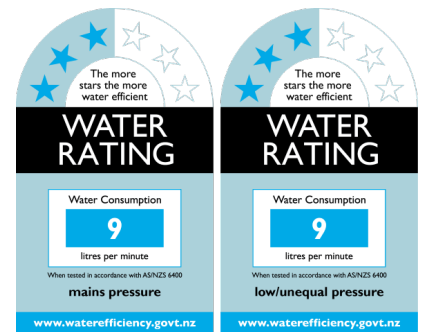

WELS rating

Suggested accessories