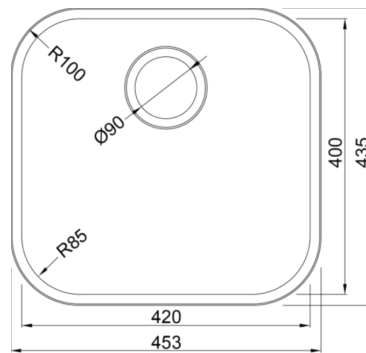

Romano 420-10, Satin

Code 9650 SA

Product Overview

Overall sink size:	454mm x 434mm
Bowl dimension:	420mm x 400mm
Bowl radius:	90mm
Reversible:	No
Cut out size:	427mm x 409mm
Min cabinet size:	500mm
Installation:	Overmount, Undermount
Material:	Stainless Steel
Material Grade:	18/10.304 Stainless Steel

Installation measurements

Production information

Code:	9202 CH
Tap Pressure:	All pressures
WELS rating:	3 Star
Warranty:	5 years
Tap swivel spout:	360°
Cartridge:	Ceramic-Disc Cartridge
Assembled:	New Zealand
Material:	Stainless steel, Chrome