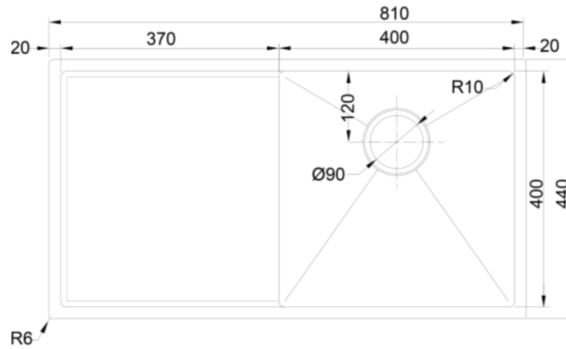

Grande Robiq 400-10 LH, Satin

Code 9654 SA

Product Overview

Overall sink size:	820mm x 440mm
Bowl dimension:	400mm x 400mm
Bowl radius:	10mm
Reversible:	No
Cut out size:	786mm x 406mm
Min cabinet size:	500mm
Installation:	Overmount, Undermount, Welded
Material:	Stainless Steel
Material Grade:	18/10.304 Stainless Steel

Installation measurements

Tap Match

Okura

Production information

Code:	9204 CH
Tap Pressure:	Mains Pressure
WELS rating:	3 Star
Warranty:	5 years
Tap swivel spout:	360°
Cartridge:	Ceramic-Disc Cartridge
Assembled:	New Zealand
Material:	