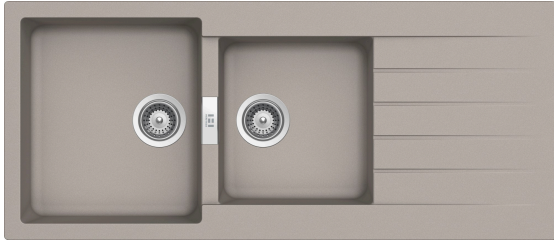

Egmont 1160-20, Beton

Code 9820 BE

Product Overview

Overall sink size:	1160mm x 500mm
Bowl dimension:	378mm x 430mm, 324mm x 374mm
Bowl depth:	/170mm
Bowl radius:	10mm
Reversible:	Yes
Cut out size:	1140mm x 480mm
Min cabinet size:	800mm
Installation:	Overmount, Undermount
Material:	Quartz

Pike

Tap Match

Production information

Code:	9220 WH
Tap Pressure:	Mains Pressure
WELS rating:	3 Star
Warranty:	5 years
Tap swivel spout:	360°
Cartridge:	Ceramic-Disc Cartridge
Assembled:	Italy
Material:	

WELS rating

Included accessories

Schock Dual Basketwaste & Single centre Overflow - Chrome, rect. centre type

Suggested accessories

Basket, Stainless Steel, Granit C.

Chopping Board, Black Glass, Granit C.