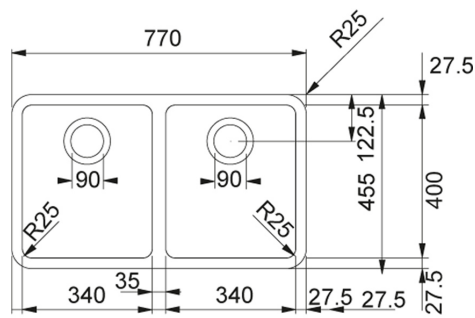

Installation measurements

Included accessories

Suggested accessories

Franke Extension
Drainer (Suits Vela)
DT651

Franke Strainer
Tray (Suits Kubus)
ST123

Franke Drainer
Rack (Suits
Kubus) DR121

Franke Chopping
Board (Suits Karst,
Kubus) CB124

Franke Drainer
Basket (Suits
Kubus) DB448