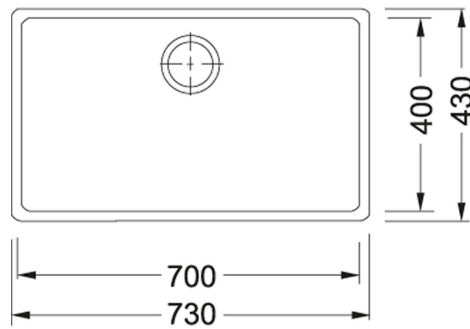

Installation measurements

Included accessories

Suggested accessories

Franke Extension
Drainer (Suits Vela)
DT651

Franke Strainer
Tray (Suits Kubus)
ST123

Franke Drainer
Rack (Suits
Kubus) DR121

Franke Drainer
Basket (Suits
Kubus) DB448

Franke Chopping
Board (Suits Karst,
Kubus) CB124