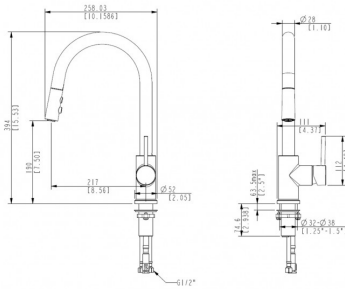

Elementi Uno Gooseneck Mixer w/Pullout Spout, MP, Black

Code 40.0815.BL

Product Overview

Tap Pressure:	Mains Pressure
WELS rating:	5 Star
Warranty:	5 years
Tap swivel spout:	360°
Cartridge:	Ceramic-Disc Cartridge

Installation measurements

WELS rating