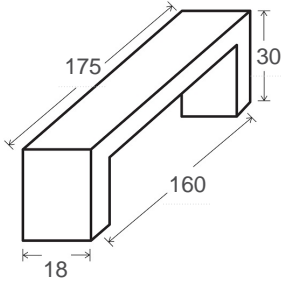

Product overview

Rho, 175mm, Chrome

Code 30.0652.BC

Product Overview

Code:	30.0652.BC
Handle Type:	D Handles
Handle Length (mm):	175
Handle Width (mm):	18
Handle Projection (mm):	30
Handle Hole Centre(mm):	160