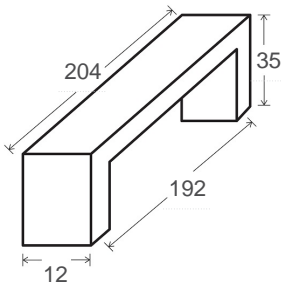

Mango, 204mm, Inox Look

Code 30.0567.IL

Product Overview

Code:	30.0567.IL
Handle Type:	D Handles
Handle Length (mm):	204
Handle Width (mm):	12
Handle Projection (mm):	35
Handle Hole Centre(mm):	192

Handle Finish:	Inox Look
Material:	Zinc Alloy