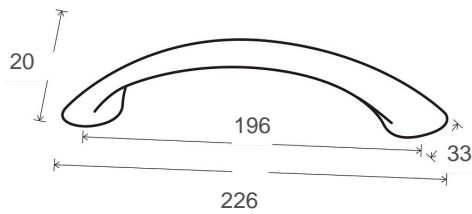

Code 30.0433.IL

Product Overview

| | |
|-------------------------|-------------|
| Code: | 30.0433.IL |
| Handle Type: | Bow Handles |
| Handle Length (mm): | 226 |
| Handle Width (mm): | 20 |
| Handle Projection (mm): | 33 |
| Handle Hole Centre(mm): | 196 |