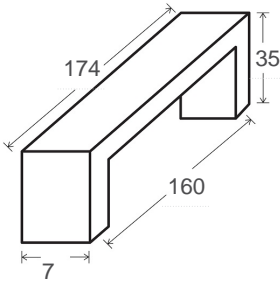

## Lounge, 160mm, Polished Brass

Code 30.0157.PB

### Product Overview

Code:	30.0157.PB
Handle Type:	D Handles
Handle Length (mm):	174
Handle Width (mm):	7
Handle Projection (mm):	35
Handle Hole Centre(mm):	160

Handle Finish:	Polished Brass
Material:	Brass