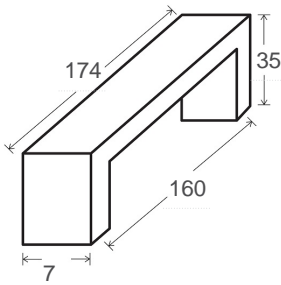

Lounge, 160mm, Brushed Brass

Code 30.0156.BB

Product Overview

Code:	30.0156.BB
Handle Type:	D Handles
Handle Length (mm):	174
Handle Width (mm):	7
Handle Projection (mm):	35
Handle Hole Centre(mm):	160

Handle Finish:	Brushed Brass
Material:	Brass