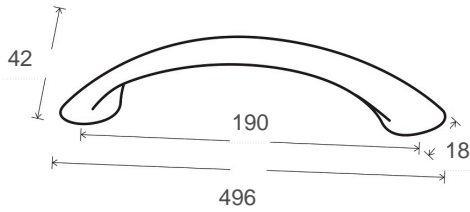

## Product overview

**Torrance (Bow), 496mm OAL, Inox Look, 2x190mm centres**

Code 30.5043.IL

### Product Overview

Code:	30.5043.IL
Handle Type:	Bow Handles
Handle Length (mm):	496
Handle Width (mm):	42
Handle Projection (mm):	18
Handle Hole Centre(mm):	190

Handle Finish:	Inox Look
Material:	Aluminium