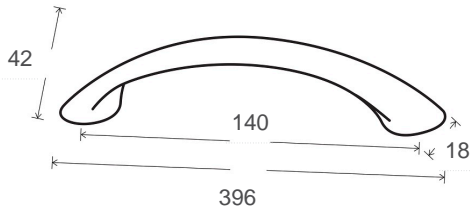

## Product overview

**Torrance (Bow), 396mm OAL, Inox Look, 2x140mm centres**

Code 30.5042.IL

### Product Overview

Code:	30.5042.IL
Handle Type:	Bow Handles
Handle Length (mm):	396
Handle Width (mm):	42
Handle Projection (mm):	18
Handle Hole Centre(mm):	140

Handle Finish:	Inox Look
Material:	Aluminium